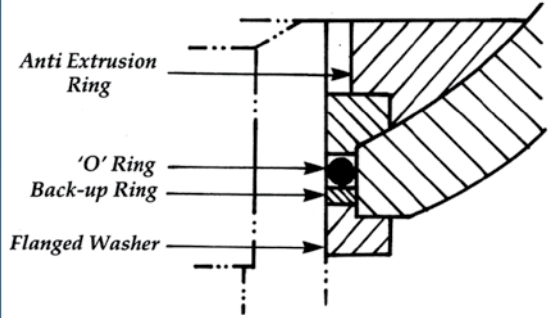

Recommended Spare Parts

Bladder Kit

Bladder assembly
 Anti-extrusion ring assembly

Anit-Extrusion Ring Assembly

Anti-extrusion ring, 'O' ring fluid port, back-up ring, sealed bleed valve (03 to 54L)

Fluid Port Assembly

Body Fluid port, poppet valve assembly, flanged washer, locking ring, bleed valve assembly (03 to 54L)

ENLARGED VIEW OF FLUID PORT PARTS

Accumulator Reference	Oil Service Bladder Kit	Corrosion Service Bladder Kit	Oil Service Anti Ex-ring Assembly	Corrosion Service Anti Ex-ring Assembly	Oil Service Fluid Port Assembly	Corrosion Service Fluid Port Assembly
0B	0B00A-00	0B0SA-02	0B0**-00	0B0**-02	0B***-00	0B***-02
0F	0F00A-00	0F0SA-02	0F0**-00	0F0**-02	0F***-00	0F***-02
01C	01C00A-00	01C0SA-02	0F0**-00	0F0**-02	0F***-00	0F***-02
03C	03C00A-00	03C0SA-02	030**R7	03C0**-02	03C***-00	03C***-02
04	0400A-00	0400SA-00	040**-00	040**-02	04***-00	04***-02
10	1000A-00	100SA-02	100**-00	100**-02	10***-00	10***-02
20	2000A-00	200SA-02	100**-00	100**-02	10***-00	10***-02
28	2800A-00	280SA-02	100**-00	100**-02	10***-00	10***-02
37	3700A-00	370SA-02	100**-00	100**-02	10***-00	10***-02
54	5400A-00	540SA-02	100**-00	100**-02	10***-00	10***-02